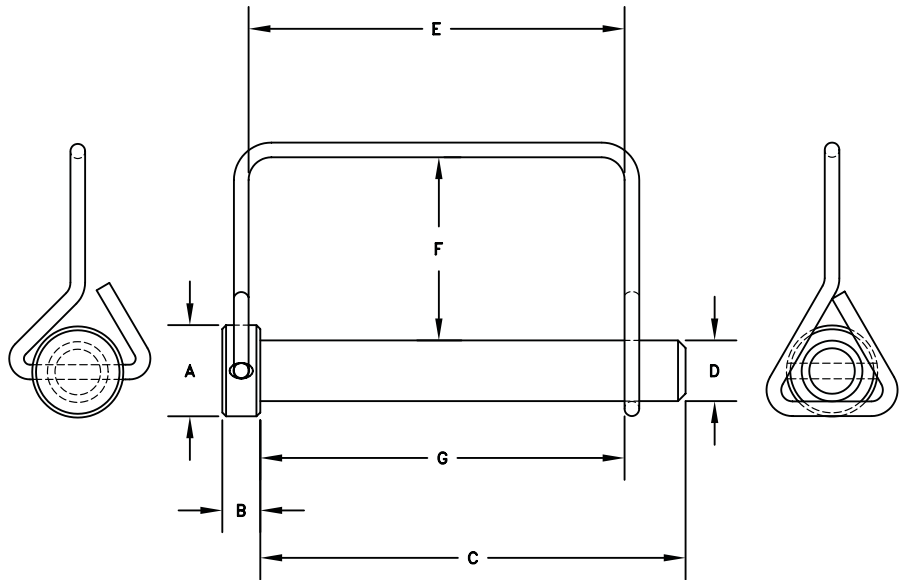

LOCK PIN-SINGLE WIRE

C1008-C1010 CARBON STEEL WITH ZINC FINISH

ITEM	A	B	C	D	E	F	G
12-3SWLP	3/4	5/16	3 1/2	1/2	3 3/32	1 5/8	3

SAE J429 GRADE 8 WITH BLACK ZINC FINISH

ITEM	A	B	C	D	E	F	G
14-225SW-LPG8	9/16	5/16	2 3/4	1/4	2 3/8	1 3/4	2 3/16-2 1/2
516-225SW-LPG8	5/8	5/16	2 3/4	5/16	2 3/8	1 11/16	2 3/16-2 1/2
38-225SW-LPG8	5/8	5/16	2 3/4	3/8	2 3/8	1 5/8	2 3/16-2 1/2